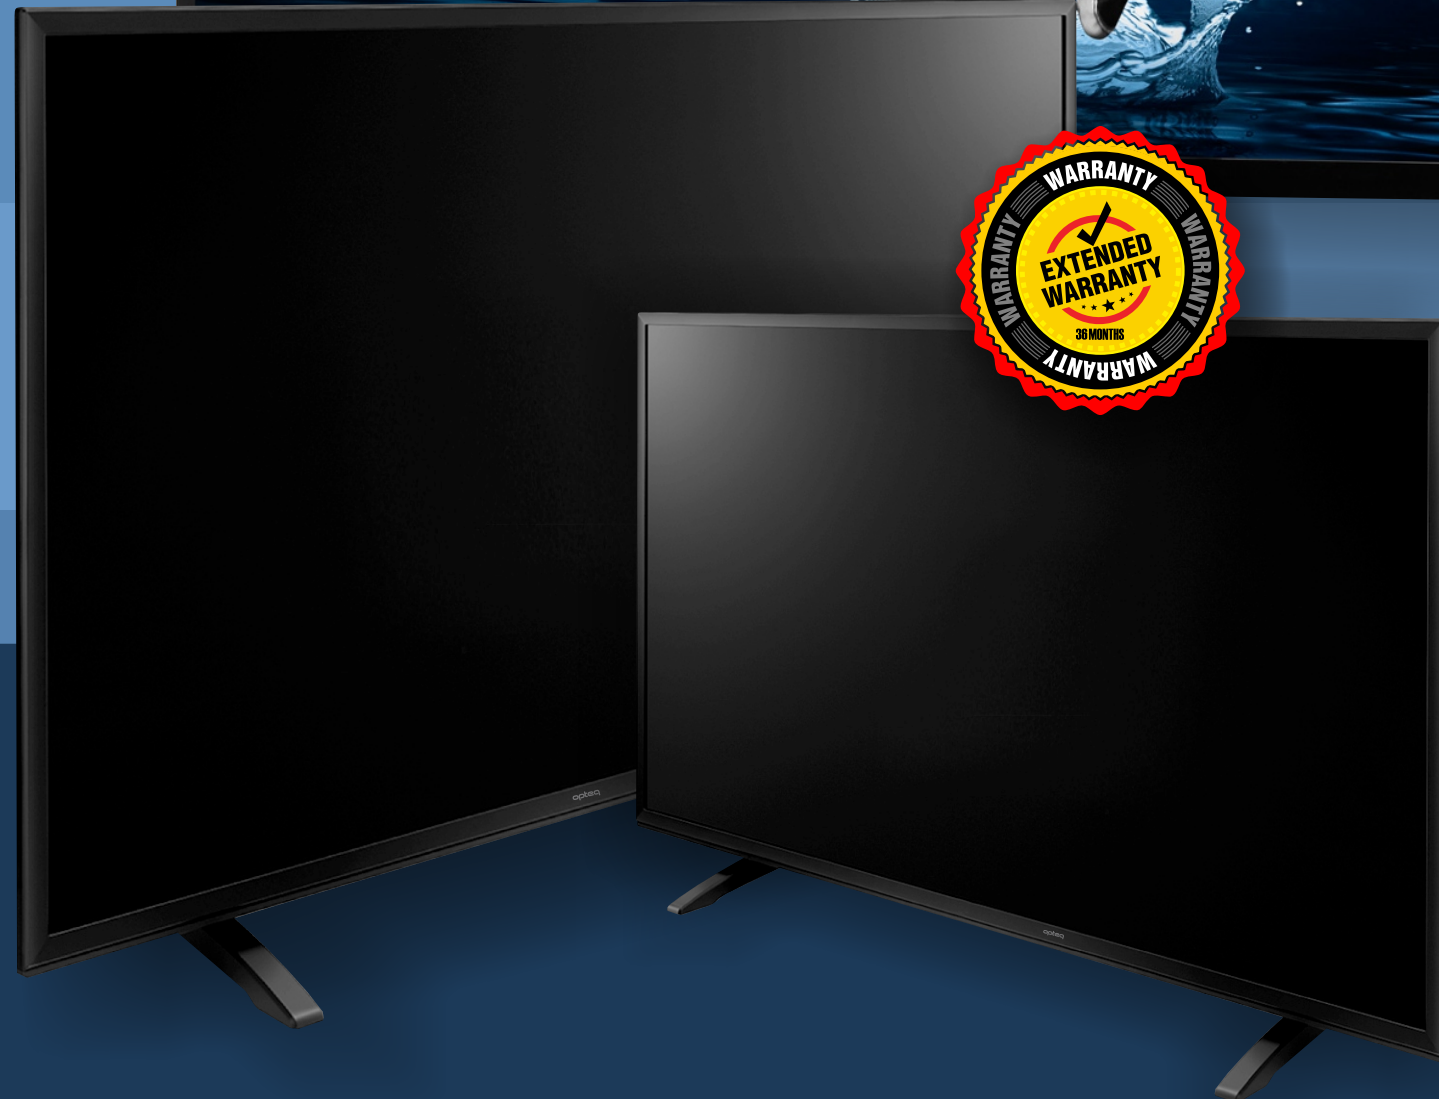

Full HD
1080

Specification :

Picture Quality : Full HD (1920x1080)
Contrast : Infinity Contrast
Colour : 16.7 Million
Design : Black Glossy with legs stand, Slim D LED

Sound : Virtual Surround Sound (Intense and Focus Sound)
Smart : New Smart User Interface with fast access
Input & Output : LAN, Audio Out, AVx2, HDMIx3,
AVT, USBx2 & Earphone

38.5 98 CM Model
Opteq LED Digital Colour TV

opteq
accha dekho

experience the
LED TV Beyond your
imagination

High Quality PICTURE & SOUND

1080 HD Ready
Wide Viewing Angle

Active Image Enhance
Visual Experience